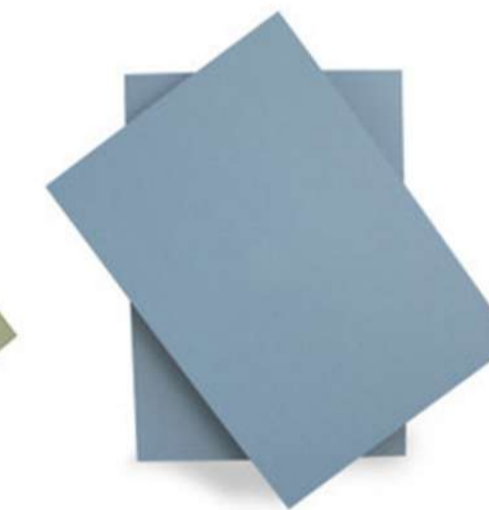

ENVELOPE COLOURS

INVITATION OPTIONS

PAPER COLOURS

DUSTY BLUE

INFORMATION/WEBSITE/ POSTAL REPLY CARD

A beautifully curated range that combines timeless design with personalized touches. Perfect for couples seeking elegant stationery with a streamlined process, this collection offers the flexibility to make it uniquely yours, all without the cost of our bespoke design fee.

SEMI-CUSTOM CAPSULE COLLECTION