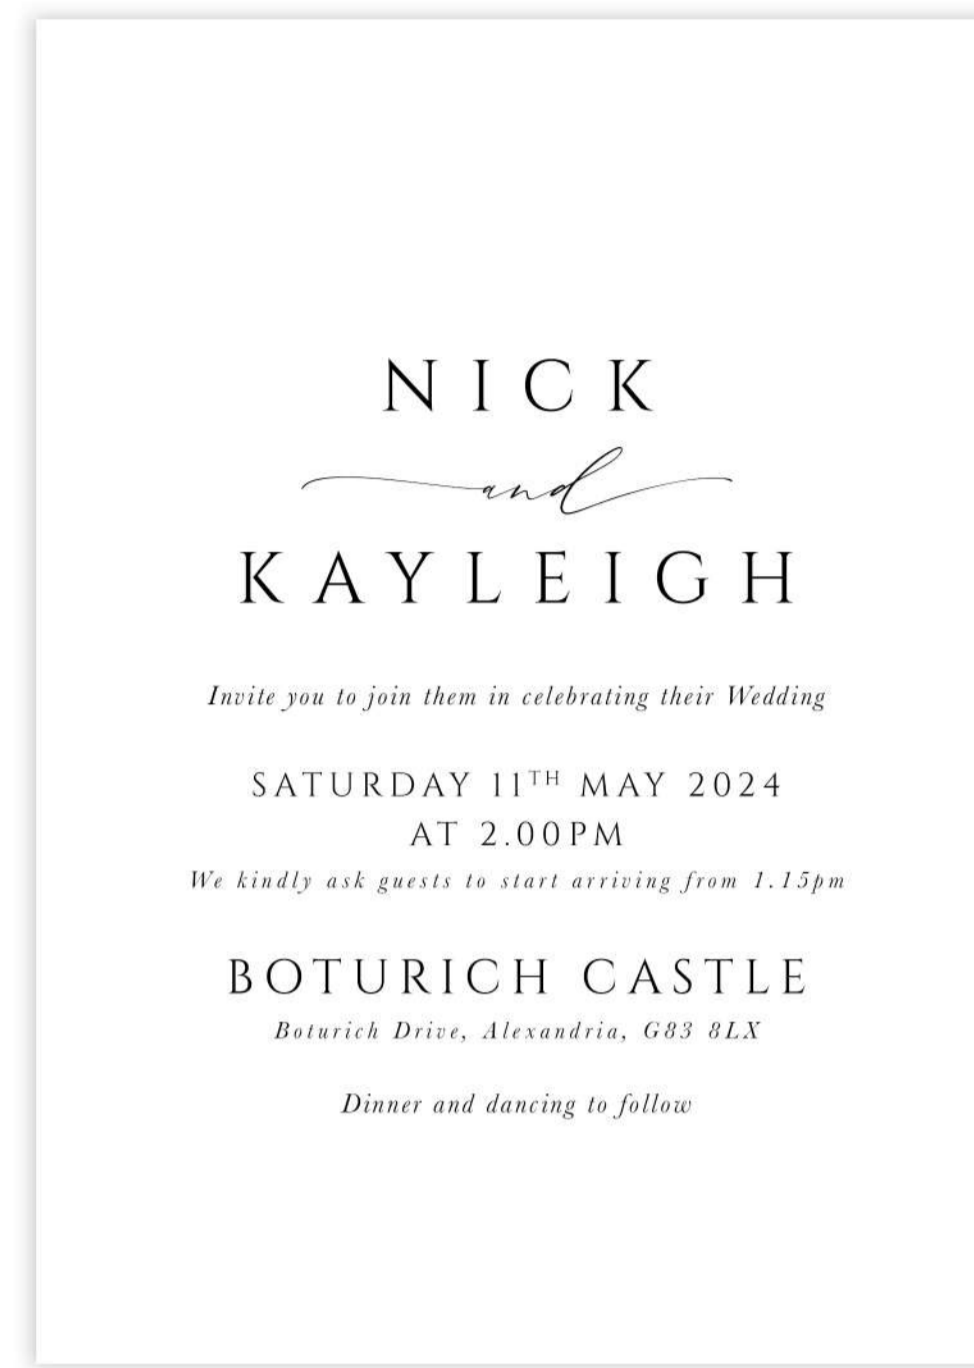

INVITATION OPTIONS

LAYOUT 1
(7x5)